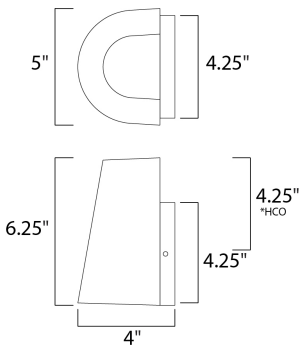

PRODUCT DESCRIPTION

Small scale outdoor lighting perfect for indoor and outdoor applications. The indirect exterior lighting not only provides illumination where you want but also highlights the building structure for a beautiful architectural effect. Available in four finishes: Black, Silver, Architectural Bronze, and White.

MEASUREMENTS

DIMENSION : 5" W x 6.25" H x 4" Ext
BACK PLATE : 4.33" W x 4.33" H x 4.25" HCO
HANGING WEIGHT : 1.83 lb

LAMPING

INPUT VOLTAGE : 120V
LUMENS : 450 Rated (220 Del.)
BULB : 1 x 6W LED AC Integrated , 6W Total
BULB INCLUDED : (Integrated)
DIMMABLE : Yes
CRI : 90+ CRI
COLOR_TEMP : 3000K
LIGHTING_DIRECTION : Up/Down

FINISHES OPTION

- Architectural Bronze (ABZ)
- Black (BK)
- Silver (SV)
- White (WT)

MATERIAL

Die Cast Aluminum

RATINGS

cETLus
Wet Location
ADA
DARKSKY

ADDITIONAL

INSTALL UP/DOWN: Up/Down
RATED LIFE 35000 Hours
OPERATING TEMPERATURE:
-20°C (-4°F), 40°C (104°F)

PHOTOMETRIC: Report Found Online

Always consult a qualified electrician before installing any lighting product.