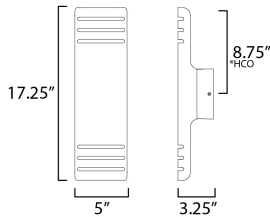

LAMPING

INPUT VOLTAGE : 120V
LUMENS : 1,120 Rated (720 Del.)
BULB : 2 x 8W LED AC Integrated , 16W Total
BULB INCLUDED : (Integrated)
DIMMABLE : Y
CRI : 90 CRI
COLOR_TEMP : 3000K
LIGHTING_DIRECTION : Directional