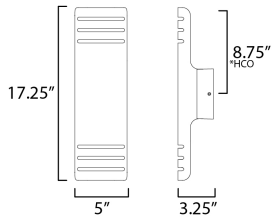

LAMPING

INPUT VOLTAGE : 120V
LUMENS : 1,120 Rated (720 Del.)
BULB : 2 x 8W LED AC Integrated , 16W Total
BULB INCLUDED : (Integrated)
DIMMABLE : Y
CRI : 90 CRI
COLOR_TEMP : 3000K
LIGHTING_DIRECTION : Directional