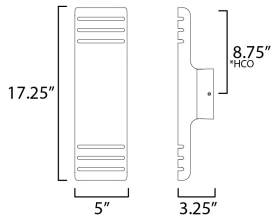

LAMPING

INPUT VOLTAGE : 120V
LUMENS : 1,120 Rated (720 Del.)
BULB : 2 x 8W LED AC Integrated , 16W Total
BULB INCLUDED : (Integrated)
DIMMABLE : Y
CRI : 90 CRI
COLOR_TEMP : 3000K
LIGHTING_DIRECTION : Directional