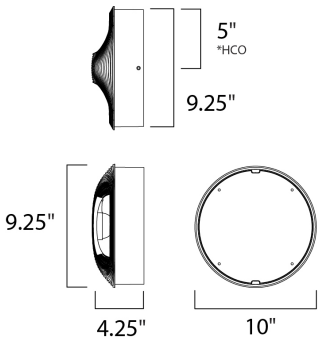

**PRODUCT DESCRIPTION**

Suitable for both Indoor and Outdoor applications, the Influx series features a step detail that pulses out from the center of the Die Cast Aluminum structure. Bright rays of LED light create a shadow effect that is projected onto either the wall or ceiling, accentuating the lamp's unique form.

\*height of fixture from top of fixture to center of the outlet

**MEASUREMENTS**

DIMENSION : 10" W x 10" H x 4.25" Ext  
 BACK PLATE : 9.25" W x 4.25" H x 5" HCO  
 CANOPY : 9.25" W x 4.25" H x 9.25" L  
 HANGING WEIGHT : 4.73 lb