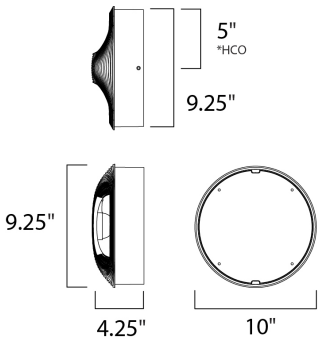

PRODUCT DESCRIPTION

Suitable for both Indoor and Outdoor applications, the Influx series features a step detail that pulses out from the center of the Die Cast Aluminum structure. Bright rays of LED light create a shadow effect that is projected onto either the wall or ceiling, accentuating the lamp's unique form.

*height of fixture from top of fixture to center of the outlet

MEASUREMENTS

- DIMENSION : 10" W x 10" H x 4.25" Ext
- BACK PLATE : 9.25" W x 4.25" H x 5" HCO
- CANOPY : 9.25" W x 4.25" H x 9.25" L
- HANGING WEIGHT : 4.73 lb