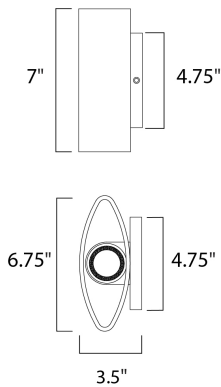

MEASUREMENTS

DIMENSION : 6.75" W x 7" H x 3.5" Ext
 BACK PLATE : 4.75" W x 4.75" H x 3.5" HCO
 HANGING WEIGHT : 3.12 lb

LAMPING

INPUT VOLTAGE : 120V
 LUMENS : 840 Rated
 BULB : 2 x 6W LED PCB Integrated , 12W Total
 BULB INCLUDED : (Integrated)
 DIMMABLE : No
 CRI : 90+ CRI
 COLOR_TEMP : 2700K
 LIGHTING_DIRECTION : Up/Down