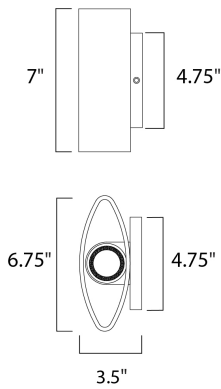

**MEASUREMENTS**

DIMENSION : 6.75" W x 7" H x 3.5" Ext  
 BACK PLATE : 4.75" W x 4.75" H x 3.5" HCO  
 HANGING WEIGHT : 3.12 lb

**LAMPING**

INPUT VOLTAGE : 120V  
 LUMENS : 840 Rated  
 BULB : 2 x 6W LED PCB Integrated , 12W Total  
 BULB INCLUDED : (Integrated)  
 DIMMABLE : No  
 CRI : 90+ CRI  
 COLOR\_TEMP : 2700K  
 LIGHTING\_DIRECTION : Up/Down