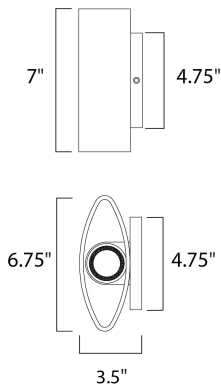

MEASUREMENTS

DIMENSION : 6.75" W x 7" H x 3.5" Ext
 BACK PLATE : 4.75" W x 4.75" H x 3.5" HCO
 HANGING WEIGHT : 3.12 lb

LAMPING

INPUT VOLTAGE : 120V
 LUMENS : 840 Rated
 BULB : 2 x 6W LED PCB Integrated , 12W Total
 BULB INCLUDED : (Integrated)
 DIMMABLE : No
 CRI : 90+ CRI
 COLOR_TEMP : 2700K
 LIGHTING_DIRECTION : Up/Down