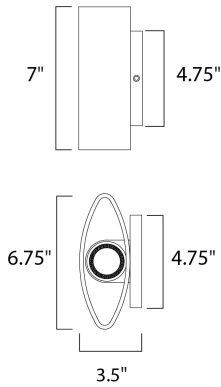

MEASUREMENTS

DIMENSION : 6.75" W x 7" H x 3.5" Ext
 BACK PLATE : 4.75" W x 4.75" H x 3.5" HCO
 HANGING WEIGHT : 3.12 lb

LAMPING

INPUT VOLTAGE : 120V
 LUMENS : 840 Rated
 BULB : 2 x 6W LED PCB Integrated , 12W Total
 BULB INCLUDED : (Integrated)
 DIMMABLE : No
 CRI : 90+ CRI
 COLOR_TEMP : 2700K
 LIGHTING_DIRECTION : Up/Down