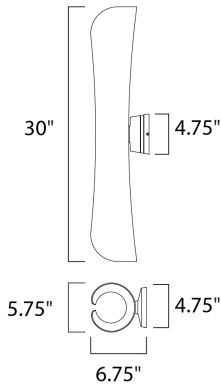

**PRODUCT DESCRIPTION**

Softly rolled aluminum does not quite meet at the center, leaving an opening to allow light to escape from its top and bottom, visible all along its center. The scroll series comes in our Architectural Bronze finish with a white interior to better reflect light and create an interesting light pattern on the wall. Suitable for both indoor and outdoor applications.

**MEASUREMENTS**

DIMENSION : 5.75" W x 30" H x 6.75" Ext  
 BACK PLATE : 4.75" W x 4.75" H x 15" HCO  
 HANGING WEIGHT : 7.15 lb

**LAMPING**

INPUT VOLTAGE : 120V  
 LUMENS : 1,540 Rated  
 BULB : 2 x 11W LED PCB Integrated , 22W Total  
 BULB INCLUDED : (Integrated)  
 DIMMABLE : No  
 CRI : 90+ CRI  
 COLOR\_TEMP : 3000K  
 LIGHTING\_DIRECTION : Up/Down