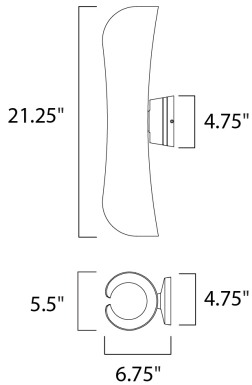

PRODUCT DESCRIPTION

Softly rolled aluminum does not quite meet at the center, leaving an opening to allow light to escape from its top and bottom, visible all along its center. The scroll series comes in our Architectural Bronze finish with a white interior to better reflect light and create an interesting light pattern on the wall. Suitable for both indoor and outdoor applications.

PHOTOMETRIC: Report Found Online

MEASUREMENTS

DIMENSION : 5.5" W x 21.25" H x 6.75" Ext
BACK PLATE : 4.75" W x 4.75" H x 10.5" HCO
HANGING WEIGHT : 4.68 lb

LAMPING

INPUT VOLTAGE : 120V
LUMENS : 1,540 Rated
BULB : 2 x 11W LED PCB Integrated , 22W Total
BULB INCLUDED : (Integrated)
DIMMABLE : No
CRI : 90+ CRI
COLOR_TEMP : 3000K
LIGHTING_DIRECTION : Up/Down