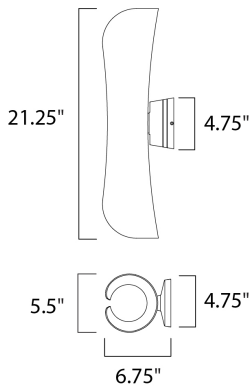

PRODUCT DESCRIPTION

Softly rolled aluminum does not quite meet at the center, leaving an opening to allow light to escape from its top and bottom, visible all along its center. The scroll series comes in our Architectural Bronze finish with a white interior to better reflect light and create an interesting light pattern on the wall. Suitable for both indoor and outdoor applications.

MEASUREMENTS

DIMENSION : 5.5" W x 21.25" H x 6.75" Ext
BACK PLATE : 4.75" W x 4.75" H x 10.5" HCO
HANGING WEIGHT : 4.68 lb

LAMPING

INPUT VOLTAGE : 120V
LUMENS : 1,540 Rated
BULB : 2 x 11W LED PCB Integrated , 22W Total
BULB INCLUDED : (Integrated)
DIMMABLE : No
CRI : 90+ CRI
COLOR_TEMP : 3000K
LIGHTING_DIRECTION : Up/Down