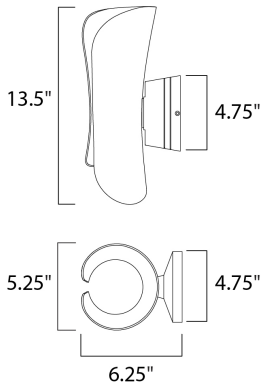

PRODUCT DESCRIPTION

Softly rolled aluminum does not quite meet at the center, leaving an opening to allow light to escape from its top and bottom, visible all along its center. The scroll series comes in our Architectural Bronze finish with a white interior to better reflect light and create an interesting light pattern on the wall. Suitable for both indoor and outdoor applications.

MEASUREMENTS

DIMENSION : 5.25" W x 13.5" H x 6.25" Ext
 BACK PLATE : 4.75" W x 4.75" H x 6.75" HCO
 HANGING WEIGHT : 3.67 lb

LAMPING

INPUT VOLTAGE : 120V
 LUMENS : 840 Rated
 BULB : 2 x 6W LED PCB Integrated , 12W Total
 BULB INCLUDED : (Integrated)
 DIMMABLE : No
 CRI : 90+ CRI
 COLOR_TEMP : 3000K
 LIGHTING_DIRECTION : Up/Down