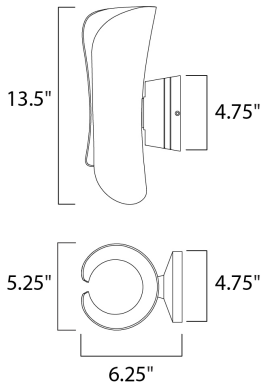

PRODUCT DESCRIPTION

Softly rolled aluminum does not quite meet at the center, leaving an opening to allow light to escape from its top and bottom, visible all along its center. The scroll series comes in our Architectural Bronze finish with a white interior to better reflect light and create an interesting light pattern on the wall. Suitable for both indoor and outdoor applications.

FINISHES OPTION

 Architectural Bronze (ABZ)

MATERIAL

Aluminum

RATINGS

cETLus
Wet Location

ADDITIONAL

INSTALL UP/DOWN: Any
OPERATING TEMPERATURE:
-20°C (-4°F), 40°C (104°F)

MEASUREMENTS

DIMENSION : 5.25" W x 13.5" H x 6.25" Ext
BACK PLATE : 4.75" W x 4.75" H x 6.75" HCO
HANGING WEIGHT : 3.67 lb

LAMPING

INPUT VOLTAGE : 120V
LUMENS : 840 Rated
BULB : 2 x 6W LED PCB Integrated , 12W Total
BULB INCLUDED : (Integrated)
DIMMABLE : No
CRI : 90+ CRI
COLOR_TEMP : 3000K
LIGHTING_DIRECTION : Up/Down