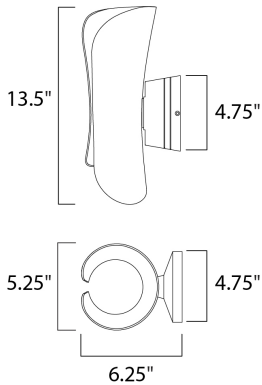

**PRODUCT DESCRIPTION**

Softly rolled aluminum does not quite meet at the center, leaving an opening to allow light to escape from its top and bottom, visible all along its center. The scroll series comes in our Architectural Bronze finish with a white interior to better reflect light and create an interesting light pattern on the wall. Suitable for both indoor and outdoor applications.

**FINISHES OPTION**

 Architectural Bronze (ABZ)

**MATERIAL**

Aluminum

**RATINGS**

cETLus  
Wet Location

**ADDITIONAL**

INSTALL UP/DOWN: Any  
OPERATING TEMPERATURE:  
-20°C (-4°F), 40°C (104°F)

**MEASUREMENTS**

DIMENSION : 5.25" W x 13.5" H x 6.25" Ext  
BACK PLATE : 4.75" W x 4.75" H x 6.75" HCO  
HANGING WEIGHT : 3.67 lb

**LAMPING**

INPUT VOLTAGE : 120V  
LUMENS : 840 Rated  
BULB : 2 x 6W LED PCB Integrated , 12W Total  
BULB INCLUDED : (Integrated)  
DIMMABLE : No  
CRI : 90+ CRI  
COLOR\_TEMP : 3000K  
LIGHTING\_DIRECTION : Up/Down