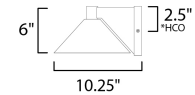

LAMPING

INPUT VOLTAGE : 120V
LUMENS : 700 Rated (500 Del.)
BULB : 1 x 10W LED AC Integrated , 10W Total
BULB INCLUDED : (Integrated)
DIMMABLE : Triac or ELV
CRI : 90 CRI
COLOR_TEMP : 3000K
LIGHTING_DIRECTION : Down