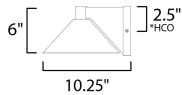

LAMPING

INPUT VOLTAGE : 120V
LUMENS : 700 Rated (500 Del.)
BULB : 1 x 10W LED AC Integrated , 10W Total
BULB INCLUDED : (Integrated)
DIMMABLE : Triac or ELV
CRI : 90 CRI
COLOR_TEMP : 3000K
LIGHTING_DIRECTION : Down