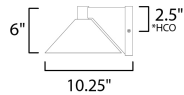

LAMPING

INPUT VOLTAGE : 120V
LUMENS : 700 Rated (500 Del.)
BULB : 1 x 10W LED AC Integrated , 10W Total
BULB INCLUDED : (Integrated)
DIMMABLE : Triac or ELV
CRI : 90 CRI
COLOR_TEMP : 3000K
LIGHTING_DIRECTION : Down