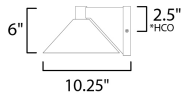

LAMPING

INPUT VOLTAGE : 120V
LUMENS : 452 Rated (442 Del.)
BULB : 1 x 10W LED PCB Integrated , 10W Total
BULB INCLUDED : (Integrated)
DIMMABLE : Triac CL or ELV
CRI : 90 CRI
COLOR_TEMP : 3000K
LIGHTING_DIRECTION : Down

10.25"