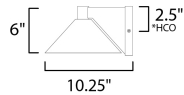

LAMPING

INPUT VOLTAGE : 120V
LUMENS : 452 Rated (442 Del.)
BULB : 1 x 10W LED PCB Integrated , 10W Total
BULB INCLUDED : (Integrated)
DIMMABLE : Triac CL or ELV
CRI : 90 CRI
COLOR_TEMP : 3000K
LIGHTING_DIRECTION : Down

FINISHES OPTION

- Black (BK)
- Brushed Aluminum (AL)

MATERIAL

Aluminum