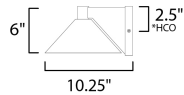

LAMPING

INPUT VOLTAGE : 120V
LUMENS : 452 Rated (442 Del.)
BULB : 1 x 10W LED PCB Integrated , 10W Total
BULB INCLUDED : (Integrated)
DIMMABLE : Triac CL or ELV
CRI : 90 CRI
COLOR_TEMP : 3000K
LIGHTING_DIRECTION : Down

10.25"