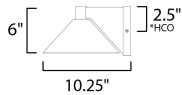

LAMPING

INPUT VOLTAGE : 120V
LUMENS : 452 Rated (442 Del.)
BULB : 1 x 10W LED PCB Integrated , 10W Total
BULB INCLUDED : (Integrated)
DIMMABLE : Triac CL or ELV
CRI : 90 CRI
COLOR_TEMP : 3000K
LIGHTING_DIRECTION : Down

FINISHES OPTION

- Black (BK)
- Brushed Aluminum (AL)

MATERIAL

Aluminum