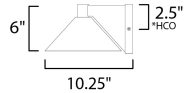

LAMPING

INPUT VOLTAGE : 120V
LUMENS : 452 Rated (442 Del.)
BULB : 1 x 10W LED PCB Integrated , 10W Total
BULB INCLUDED : (Integrated)
DIMMABLE : Triac CL or ELV
CRI : 90 CRI
COLOR_TEMP : 3000K
LIGHTING_DIRECTION : Down

FINISHES OPTION

- Black (BK)
- Brushed Aluminum (AL)

MATERIAL

Aluminum