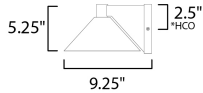

LAMPING

INPUT VOLTAGE : 120V
LUMENS : 560 Rated (400 Del.)
BULB : 1 x 8W LED AC Integrated , 8W Total
BULB INCLUDED : (Integrated)
DIMMABLE : Triac or ELV
CRI : 90 CRI
COLOR_TEMP : 3000K
LIGHTING_DIRECTION : Down