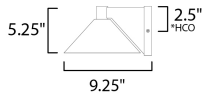

LAMPING

INPUT VOLTAGE : 120V
LUMENS : 560 Rated (400 Del.)
BULB : 1 x 8W LED AC Integrated , 8W Total
BULB INCLUDED : (Integrated)
DIMMABLE : Triac or ELV
CRI : 90 CRI
COLOR_TEMP : 3000K
LIGHTING_DIRECTION : Down