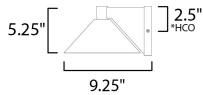

LAMPING

INPUT VOLTAGE : 120V
LUMENS : 405 Rated (394 Del.)
BULB : 1 x 8W LED PCB Integrated , 8W Total
BULB INCLUDED : (Integrated)
DIMMABLE : Y
CRI : 90 CRI
COLOR_TEMP : 3000K
LIGHTING_DIRECTION : Down

FINISHES OPTION

- Black (BK)
- Brushed Aluminum (AL)

MATERIAL

Aluminum