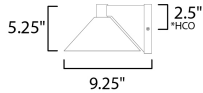

LAMPING

INPUT VOLTAGE : 120V
LUMENS : 405 Rated (394 Del.)
BULB : 1 x 8W LED PCB Integrated , 8W Total
BULB INCLUDED : (Integrated)
DIMMABLE : Y
CRI : 90 CRI
COLOR_TEMP : 3000K
LIGHTING_DIRECTION : Down

FINISHES OPTION

- Black (BK)
- Brushed Aluminum (AL)

MATERIAL

Aluminum