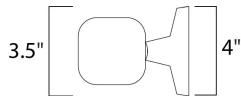

FINISHES OPTION

-  Architectural Bronze (ABZ)
-  Brushed Aluminum (AL)

MATERIAL

Die Cast Aluminum

RATINGS

cETLus
Wet Location

ADDITIONAL

INSTALL UP/DOWN: Any
OPERATING TEMPERATURE:
-20°C (-4°F), 40°C (104°F)

MEASUREMENTS

DIMENSION : 3.5" W x 10.25" H x 6" Ext
BACK PLATE : 4.75" W x 2.5" H x 5.25" HCO
HANGING WEIGHT : 3.53 lb

LAMPING

INPUT VOLTAGE : 120V
LUMENS : 840 Rated
BULB : 2 x 6W LED PCB Integrated , 12W Total
BULB INCLUDED : (Integrated)
DIMMABLE : No
CRI : 80+ CRI
COLOR_TEMP : 3000K
LIGHTING_DIRECTION : Up/Down