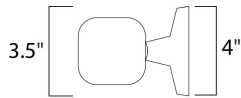

FINISHES OPTION

-  Architectural Bronze (ABZ)
-  Brushed Aluminum (AL)

MATERIAL

Die Cast Aluminum

RATINGS

cETLus
Wet Location

ADDITIONAL

INSTALL UP/DOWN: Any
OPERATING TEMPERATURE:
-20°C (-4°F), 40°C (104°F)

MEASUREMENTS

DIMENSION : 3.5" W x 10.25" H x 6" Ext
BACK PLATE : 4.75" W x 2.5" H x 5.25" HCO
HANGING WEIGHT : 3.53 lb

LAMPING

INPUT VOLTAGE : 120V
LUMENS : 840 Rated
BULB : 2 x 6W LED PCB Integrated , 12W Total
BULB INCLUDED : (Integrated)
DIMMABLE : No
CRI : 80+ CRI
COLOR_TEMP : 3000K
LIGHTING_DIRECTION : Up/Down