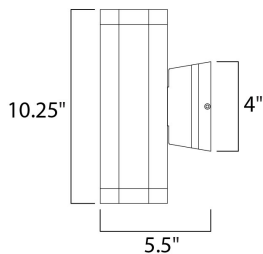

FINISHES OPTION

-  Architectural Bronze (ABZ)
-  Brushed Aluminum (AL)

MATERIAL

Die Cast Aluminum

RATINGS

cETLus
Wet Location

ADDITIONAL

INSTALL UP/DOWN: Any
OPERATING TEMPERATURE:
-20°C (-4°F), 40°C (104°F)

MEASUREMENTS

DIMENSION : 3.5" W x 10.25" H x 6" Ext
BACK PLATE : 4.75" W x 2.5" H x 5.25" HCO
HANGING WEIGHT : 3.53 lb

LAMPING

INPUT VOLTAGE : 120V
LUMENS : 840 Rated
BULB : 2 x 6W LED PCB Integrated , 12W Total
BULB INCLUDED : (Integrated)
DIMMABLE : No
CRI : 80+ CRI
COLOR_TEMP : 3000K
LIGHTING_DIRECTION : Up/Down