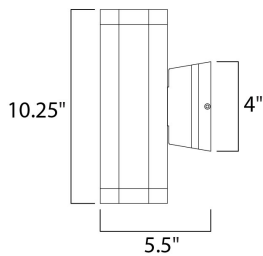

FINISHES OPTION

-  Architectural Bronze (ABZ)
-  Brushed Aluminum (AL)

MATERIAL

Die Cast Aluminum

RATINGS

cETLus
Wet Location

ADDITIONAL

INSTALL UP/DOWN: Any
OPERATING TEMPERATURE:
-20°C (-4°F), 40°C (104°F)

MEASUREMENTS

DIMENSION : 3.5" W x 10.25" H x 6" Ext
BACK PLATE : 4.75" W x 2.5" H x 5.25" HCO
HANGING WEIGHT : 3.53 lb

LAMPING

INPUT VOLTAGE : 120V
LUMENS : 840 Rated
BULB : 2 x 6W LED PCB Integrated , 12W Total
BULB INCLUDED : (Integrated)
DIMMABLE : No
CRI : 80+ CRI
COLOR_TEMP : 3000K
LIGHTING_DIRECTION : Up/Down