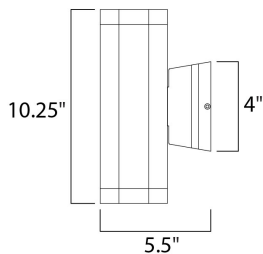

FINISHES OPTION

-  Architectural Bronze (ABZ)
-  Brushed Aluminum (AL)

MATERIAL

Die Cast Aluminum

RATINGS

cETLus
Wet Location

ADDITIONAL

INSTALL UP/DOWN: All
OPERATING TEMPERATURE:
-20°C (-4°F), 40°C (104°F)

MEASUREMENTS

DIMENSION : 3.5" W x 10.25" H x 6" Ext
BACK PLATE : 4.75" W x 2.5" H x 5.25" HCO
HANGING WEIGHT : 3.53 lb

LAMPING

INPUT VOLTAGE : 120V
LUMENS : 840 Rated
BULB : 2 x 6W LED PCB Integrated , 12W Total
BULB INCLUDED : (Integrated)
DIMMABLE : No
CRI : 80+ CRI
COLOR_TEMP : 3000K
LIGHTING_DIRECTION : Up/Down