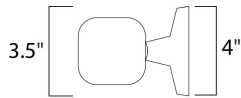

**FINISHES OPTION**

-  Architectural Bronze (ABZ)
-  Brushed Aluminum (AL)

**MATERIAL**

Die Cast Aluminum

**RATINGS**

cETLus  
Wet Location

**ADDITIONAL**

INSTALL UP/DOWN: All  
OPERATING TEMPERATURE:  
-20°C (-4°F), 40°C (104°F)

**MEASUREMENTS**

DIMENSION : 3.5" W x 10.25" H x 6" Ext  
BACK PLATE : 4.75" W x 2.5" H x 5.25" HCO  
HANGING WEIGHT : 3.53 lb

**LAMPING**

INPUT VOLTAGE : 120V  
LUMENS : 840 Rated  
BULB : 2 x 6W LED PCB Integrated , 12W Total  
BULB INCLUDED : (Integrated)  
DIMMABLE : No  
CRI : 80+ CRI  
COLOR\_TEMP : 3000K  
LIGHTING\_DIRECTION : Up/Down