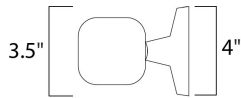

FINISHES OPTION

-  Architectural Bronze (ABZ)
-  Brushed Aluminum (AL)

MATERIAL

Die Cast Aluminum

RATINGS

cETLus
Wet Location

ADDITIONAL

INSTALL UP/DOWN: All
OPERATING TEMPERATURE:
-20°C (-4°F), 40°C (104°F)

MEASUREMENTS

DIMENSION : 3.5" W x 10.25" H x 6" Ext
BACK PLATE : 4.75" W x 2.5" H x 5.25" HCO
HANGING WEIGHT : 3.53 lb

LAMPING

INPUT VOLTAGE : 120V
LUMENS : 840 Rated
BULB : 2 x 6W LED PCB Integrated , 12W Total
BULB INCLUDED : (Integrated)
DIMMABLE : No
CRI : 80+ CRI
COLOR_TEMP : 3000K
LIGHTING_DIRECTION : Up/Down