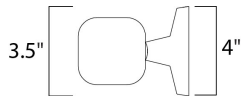

FINISHES OPTION

-  Architectural Bronze (ABZ)
-  Brushed Aluminum (AL)

MATERIAL

Die Cast Aluminum

RATINGS

cETLus
Wet Location

ADDITIONAL

INSTALL UP/DOWN: All
OPERATING TEMPERATURE:
-20°C (-4°F), 40°C (104°F)

MEASUREMENTS

DIMENSION : 3.5" W x 10.25" H x 6" Ext
BACK PLATE : 4.75" W x 2.5" H x 5.25" HCO
HANGING WEIGHT : 3.53 lb

LAMPING

INPUT VOLTAGE : 120V
LUMENS : 840 Rated
BULB : 2 x 6W LED PCB Integrated , 12W Total
BULB INCLUDED : (Integrated)
DIMMABLE : No
CRI : 80+ CRI
COLOR_TEMP : 3000K
LIGHTING_DIRECTION : Up/Down