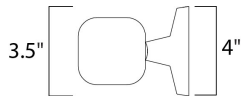

**FINISHES OPTION**

-  Architectural Bronze (ABZ)
-  Brushed Aluminum (AL)

**MATERIAL**

Die Cast Aluminum

**RATINGS**

cETLus  
Wet Location

**ADDITIONAL**

INSTALL UP/DOWN: All  
OPERATING TEMPERATURE:  
-20°C (-4°F), 40°C (104°F)

**MEASUREMENTS**

DIMENSION : 3.5" W x 10.25" H x 6" Ext  
BACK PLATE : 4.75" W x 2.5" H x 5.25" HCO  
HANGING WEIGHT : 3.53 lb

**LAMPING**

INPUT VOLTAGE : 120V  
LUMENS : 840 Rated  
BULB : 2 x 6W LED PCB Integrated , 12W Total  
BULB INCLUDED : (Integrated)  
DIMMABLE : No  
CRI : 80+ CRI  
COLOR\_TEMP : 3000K  
LIGHTING\_DIRECTION : Up/Down