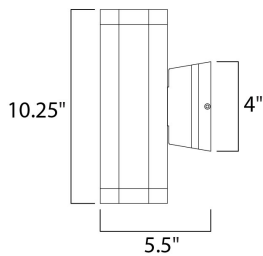

**FINISHES OPTION**

-  Architectural Bronze (ABZ)
-  Brushed Aluminum (AL)

**MATERIAL**

Die Cast Aluminum

**RATINGS**

cETLus  
Wet Location

**ADDITIONAL**

INSTALL UP/DOWN: All  
OPERATING TEMPERATURE:  
-20°C (-4°F), 40°C (104°F)

**MEASUREMENTS**

DIMENSION : 3.5" W x 10.25" H x 6" Ext  
BACK PLATE : 4.75" W x 2.5" H x 5.25" HCO  
HANGING WEIGHT : 3.53 lb

**LAMPING**

INPUT VOLTAGE : 120V  
LUMENS : 840 Rated  
BULB : 2 x 6W LED PCB Integrated , 12W Total  
BULB INCLUDED : (Integrated)  
DIMMABLE : No  
CRI : 80+ CRI  
COLOR\_TEMP : 3000K  
LIGHTING\_DIRECTION : Up/Down