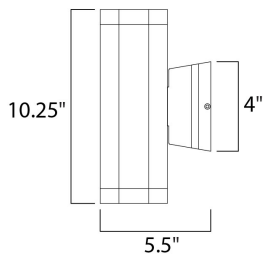

FINISHES OPTION

-  Architectural Bronze (ABZ)
-  Brushed Aluminum (AL)

MATERIAL

Die Cast Aluminum

RATINGS

cETLus
Wet Location

ADDITIONAL

INSTALL UP/DOWN: All
OPERATING TEMPERATURE:
-20°C (-4°F), 40°C (104°F)

MEASUREMENTS

DIMENSION : 3.5" W x 10.25" H x 6" Ext
BACK PLATE : 4.75" W x 2.5" H x 5.25" HCO
HANGING WEIGHT : 3.53 lb

LAMPING

INPUT VOLTAGE : 120V
LUMENS : 840 Rated
BULB : 2 x 6W LED PCB Integrated , 12W Total
BULB INCLUDED : (Integrated)
DIMMABLE : No
CRI : 80+ CRI
COLOR_TEMP : 3000K
LIGHTING_DIRECTION : Up/Down