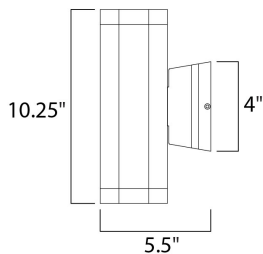

**FINISHES OPTION**

-  Architectural Bronze (ABZ)
-  Brushed Aluminum (AL)

**MATERIAL**

Die Cast Aluminum

**RATINGS**

cETLus  
Wet Location

**ADDITIONAL**

INSTALL UP/DOWN: All  
OPERATING TEMPERATURE:  
-20°C (-4°F), 40°C (104°F)

**MEASUREMENTS**

DIMENSION : 3.5" W x 10.25" H x 6" Ext  
BACK PLATE : 4.75" W x 2.5" H x 5.25" HCO  
HANGING WEIGHT : 3.53 lb

**LAMPING**

INPUT VOLTAGE : 120V  
LUMENS : 840 Rated  
BULB : 2 x 6W LED PCB Integrated , 12W Total  
BULB INCLUDED : (Integrated)  
DIMMABLE : No  
CRI : 80+ CRI  
COLOR\_TEMP : 3000K  
LIGHTING\_DIRECTION : Up/Down