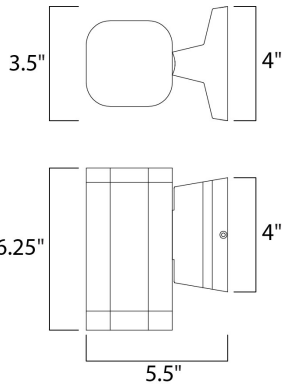

**MEASUREMENTS**

DIMENSION : 4.75" W x 5.25" H x 6" Ext  
 BACK PLATE : 4.75" W x 4.75" H x 2.75" HCO  
 HANGING WEIGHT : 3.3 lb

**LAMPING**

INPUT VOLTAGE : 120V  
 LUMENS : 420 Rated  
 BULB : 1 x 6W LED PCB Integrated , 6W Total  
 BULB INCLUDED : (Integrated)  
 DIMMABLE : No  
 CRI : 80+ CRI  
 COLOR\_TEMP : 3000K