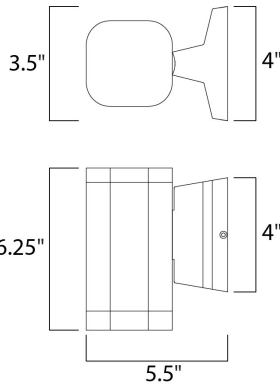

MEASUREMENTS

DIMENSION : 4.75" W x 5.25" H x 6" Ext
 BACK PLATE : 4.75" W x 4.75" H x 2.75" HCO
 HANGING WEIGHT : 3.3 lb

LAMPING

INPUT VOLTAGE : 120V
 LUMENS : 420 Rated
 BULB : 1 x 6W LED PCB Integrated , 6W Total
 BULB INCLUDED : (Integrated)
 DIMMABLE : No
 CRI : 80+ CRI
 COLOR_TEMP : 3000K