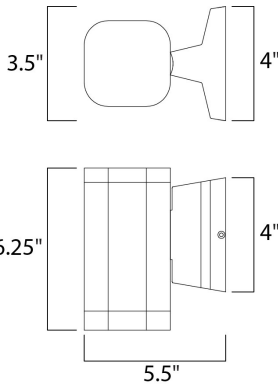

**MEASUREMENTS**

DIMENSION : 4.75" W x 5.25" H x 6" Ext  
 BACK PLATE : 4.75" W x 4.75" H x 2.75" HCO  
 HANGING WEIGHT : 3.3 lb

**LAMPING**

INPUT VOLTAGE : 120V  
 LUMENS : 420 Rated  
 BULB : 1 x 6W LED PCB Integrated , 6W Total  
 BULB INCLUDED : (Integrated)  
 DIMMABLE : No  
 CRI : 80+ CRI  
 COLOR\_TEMP : 3000K