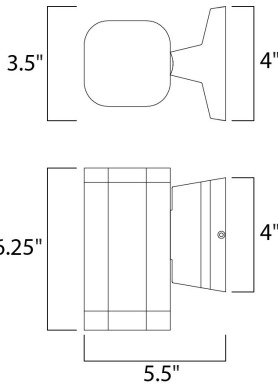

MEASUREMENTS

DIMENSION : 4.75" W x 5.25" H x 6" Ext
 BACK PLATE : 4.75" W x 4.75" H x 2.75" HCO
 HANGING WEIGHT : 3.3 lb

LAMPING

INPUT VOLTAGE : 120V
 LUMENS : 420 Rated
 BULB : 1 x 6W LED PCB Integrated , 6W Total
 BULB INCLUDED : (Integrated)
 DIMMABLE : No
 CRI : 80+ CRI
 COLOR_TEMP : 3000K