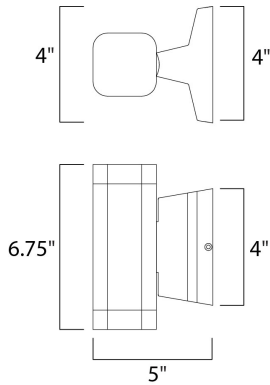

MEASUREMENTS

DIMENSION : 4" W x 6.75" H x 5" Ext
 BACK PLATE : 4.75" W x 4.75" H x 3.5" HCO
 HANGING WEIGHT : 2.01 lb

LAMPING

INPUT VOLTAGE : 120V
 LUMENS : 840 Rated
 BULB : 2 x 6W LED PCB Integrated , 12W Total
 BULB INCLUDED : (Integrated)
 DIMMABLE : No
 CRI : 80+ CRI
 COLOR_TEMP : 3000K
 LIGHTING_DIRECTION : Up/Down