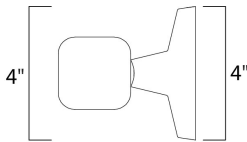

MEASUREMENTS

DIMENSION : 4.75" W x 5.25" H x 5" Ext
 BACK PLATE : 4.75" W x 4.75" H x 2.5" HCO
 HANGING WEIGHT : 1.53 lb

LAMPING

INPUT VOLTAGE : 120V
 LUMENS : 420 Rated
 BULB : 1 x 6W LED PCB Integrated , 6W Total
 BULB INCLUDED : (Integrated)
 DIMMABLE : No
 CRI : 80+ CRI
 COLOR_TEMP : 3000K