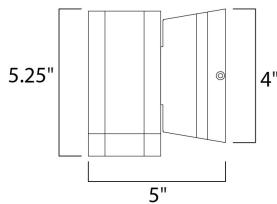

MEASUREMENTS

DIMENSION : 4.75" W x 5.25" H x 5" Ext
 BACK PLATE : 4.75" W x 4.75" H x 2.5" HCO
 HANGING WEIGHT : 1.53 lb

LAMPING

INPUT VOLTAGE : 120V
 LUMENS : 420 Rated
 BULB : 1 x 6W LED PCB Integrated , 6W Total
 BULB INCLUDED : (Integrated)
 DIMMABLE : No
 CRI : 80+ CRI
 COLOR_TEMP : 3000K