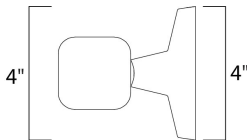

MEASUREMENTS

DIMENSION : 4.75" W x 5.25" H x 5" Ext
 BACK PLATE : 4.75" W x 4.75" H x 2.5" HCO
 HANGING WEIGHT : 1.53 lb

LAMPING

INPUT VOLTAGE : 120V
 LUMENS : 420 Rated
 BULB : 1 x 6W LED PCB Integrated , 6W Total
 BULB INCLUDED : (Integrated)
 DIMMABLE : No
 CRI : 80+ CRI
 COLOR_TEMP : 3000K