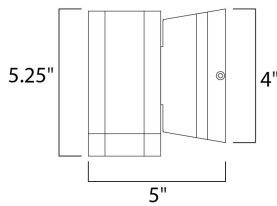

MEASUREMENTS

DIMENSION : 4.75" W x 5.25" H x 5" Ext
 BACK PLATE : 4.75" W x 4.75" H x 2.5" HCO
 HANGING WEIGHT : 1.53 lb

LAMPING

INPUT VOLTAGE : 120V
 LUMENS : 420 Rated
 BULB : 1 x 6W LED PCB Integrated , 6W Total
 BULB INCLUDED : (Integrated)
 DIMMABLE : No
 CRI : 80+ CRI
 COLOR_TEMP : 3000K