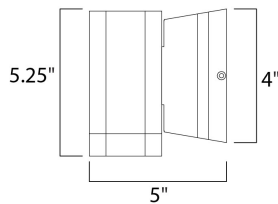

MEASUREMENTS

DIMENSION : 4.75" W x 5.25" H x 5" Ext
 BACK PLATE : 4.75" W x 4.75" H x 2.5" HCO
 HANGING WEIGHT : 1.53 lb

LAMPING

INPUT VOLTAGE : 120V
 LUMENS : 420 Rated
 BULB : 1 x 6W LED PCB Integrated , 6W Total
 BULB INCLUDED : (Integrated)
 DIMMABLE : No
 CRI : 80+ CRI
 COLOR_TEMP : 3000K