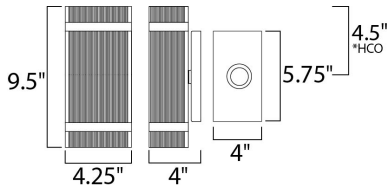

**MEASUREMENTS**

DIMENSION : 4.25" W x 9.5" H x 4" Ext  
 BACK PLATE : 4" W x 5.75" H x 4.5" HCO  
 HANGING WEIGHT : 2.75 lb

**LAMPING**

INPUT VOLTAGE : 120V  
 LUMENS : 1,400 Rated (405 Del.)  
 BULB : 2 x 4.5W LED AC Integrated , 9W Total  
 BULB INCLUDED : (Integrated)  
 DIMMABLE : Triac CL  
 CRI : 80+ CRI  
 COLOR\_TEMP : 3000K  
 LIGHTING\_DIRECTION : Up/Down