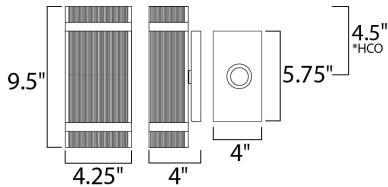

**MEASUREMENTS**

DIMENSION : 4.25" W x 9.5" H x 4" Ext  
 BACK PLATE : 4" W x 5.75" H x 4.5" HCO  
 HANGING WEIGHT : 2.75 lb

**LAMPING**

INPUT VOLTAGE : 120V  
 LUMENS : 1,400 Rated (405 Del.)  
 BULB : 2 x 4.5W LED AC Integrated , 9W Total  
 BULB INCLUDED : (Integrated)  
 DIMMABLE : Triac CL  
 CRI : 80+ CRI  
 COLOR\_TEMP : 3000K  
 LIGHTING\_DIRECTION : Up/Down