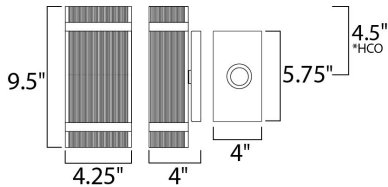

MEASUREMENTS

DIMENSION : 4.25" W x 9.5" H x 4" Ext
 BACK PLATE : 4" W x 5.75" H x 4.5" HCO
 HANGING WEIGHT : 2.75 lb

LAMPING

INPUT VOLTAGE : 120V
 LUMENS : 1,400 Rated (405 Del.)
 BULB : 2 x 4.5W LED AC Integrated , 9W Total
 BULB INCLUDED : (Integrated)
 DIMMABLE : Triac CL
 CRI : 80+ CRI
 COLOR_TEMP : 3000K
 LIGHTING_DIRECTION : Up/Down