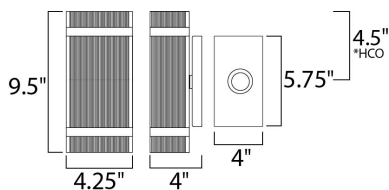

\*height from center of outlet to the top of the fixture

**MEASUREMENTS**

- DIMENSION : 4.25" W x 9.5" H x 4" Ext
- BACK PLATE : 4" W x 5.75" H x 4.5" HCO
- HANGING WEIGHT : 2.75 lb

**LAMPING**

- INPUT VOLTAGE : 120V
- LUMENS : 1,400 Rated (405 Del.)
- BULB : 2 x 4.5W LED AC Integrated , 9W Total
- BULB INCLUDED : (Integrated)
- DIMMABLE : Triac CL
- CRI : 80+ CRI
- COLOR\_TEMP : 3000K
- LIGHTING\_DIRECTION : Up/Down