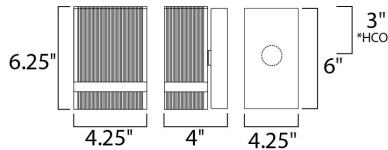

MEASUREMENTS

DIMENSION : 4.25" W x 6.25" H x 4" Ext
 BACK PLATE : 4.25" W x 6" H x 3" HCO
 HANGING WEIGHT : 2.38 lb

LAMPING

INPUT VOLTAGE : 120V
 LUMENS : 700 Rated (185 Del.)
 BULB : 1 x 4.5W LED PCB Integrated , 4W Total
 BULB INCLUDED : (Integrated)
 DIMMABLE : Triac CL
 CRI : 80+ CRI
 COLOR_TEMP : 3000K
 LIGHTING_DIRECTION : Down