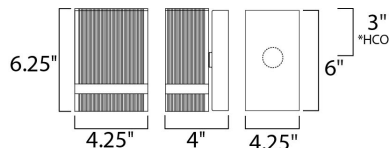

**MEASUREMENTS**

DIMENSION : 4.25" W x 6.25" H x 4" Ext  
 BACK PLATE : 4.25" W x 6" H x 3" HCO  
 HANGING WEIGHT : 2.38 lb

**LAMPING**

INPUT VOLTAGE : 120V  
 LUMENS : 700 Rated (185 Del.)  
 BULB : 1 x 4.5W LED PCB Integrated , 4W Total  
 BULB INCLUDED : (Integrated)  
 DIMMABLE : Triac CL  
 CRI : 80+ CRI  
 COLOR\_TEMP : 3000K  
 LIGHTING\_DIRECTION : Down