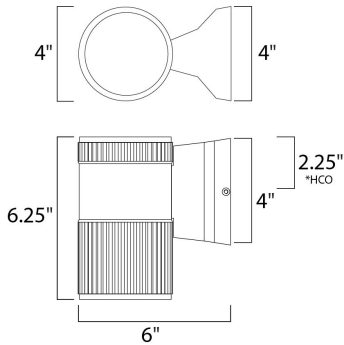

PRODUCT DESCRIPTION

Indirect exterior lighting not only provides illumination where you want but it also highlights the building structure for a beautiful architectural effect. Our collection of up and down lighting fixtures are available in both Architectural Bronze, Black, and Brushed Aluminum.

MEASUREMENTS

- DIMENSION : 4" W x 6.25" H x 6" Ext
- BACK PLATE : 4" W x 4" H x 2.25" HCO
- HANGING WEIGHT : 2.43 lb

LAMPING

- INPUT VOLTAGE : 120V
- LUMENS : 700 Rated (530 Del.)
- BULB : 1 x 10W LED PCB Integrated , 10W Total
- BULB INCLUDED : (Integrated)
- DIMMABLE : Triac CL
- CRI : 80+ CRI
- COLOR_TEMP : 3000K

FINISHES OPTION

- Brushed Aluminum (AL)

RATINGS

Wet Location
DARKSKY

ADDITIONAL

OPERATING TEMPERATURE:
-20°C (-4°F), 40°C (104°F)

PHOTOMETRIC: Report Found Online

Always consult a qualified electrician before installing any lighting product.