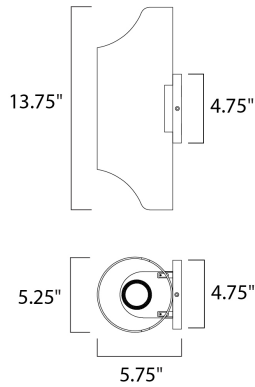

MEASUREMENTS

DIMENSION : 5.75" W x 13.75" H x 5.25" Ext
 BACK PLATE : 4.75" W x 2.5" H x 6.75" HCO
 HANGING WEIGHT : 3.58 lb

LAMPING

INPUT VOLTAGE : 120V
 LUMENS : 840 Rated
 BULB : 2 x 6W LED PCB Integrated , 12W Total
 BULB INCLUDED : (Integrated)
 DIMMABLE : No
 CRI : 90+ CRI
 COLOR_TEMP : 3000K
 LIGHTING_DIRECTION : Up/Down