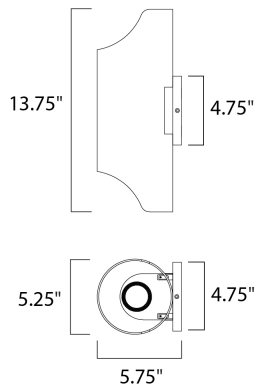

**MEASUREMENTS**

DIMENSION : 5.75" W x 13.75" H x 5.25" Ext  
 BACK PLATE : 4.75" W x 2.5" H x 6.75" HCO  
 HANGING WEIGHT : 3.58 lb

**LAMPING**

INPUT VOLTAGE : 120V  
 LUMENS : 840 Rated  
 BULB : 2 x 6W LED PCB Integrated , 12W Total  
 BULB INCLUDED : (Integrated)  
 DIMMABLE : No  
 CRI : 90+ CRI  
 COLOR\_TEMP : 3000K  
 LIGHTING\_DIRECTION : Up/Down