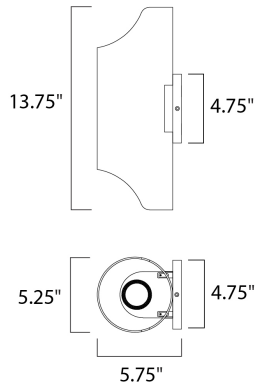

**MEASUREMENTS**

DIMENSION : 5.75" W x 13.75" H x 5.25" Ext  
 BACK PLATE : 4.75" W x 2.5" H x 6.75" HCO  
 HANGING WEIGHT : 3.58 lb

**LAMPING**

INPUT VOLTAGE : 120V  
 LUMENS : 840 Rated  
 BULB : 2 x 6W LED PCB Integrated , 12W Total  
 BULB INCLUDED : (Integrated)  
 DIMMABLE : No  
 CRI : 90+ CRI  
 COLOR\_TEMP : 3000K  
 LIGHTING\_DIRECTION : Up/Down