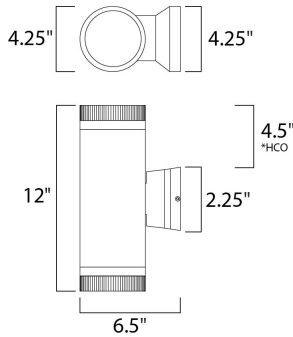

PRODUCT DESCRIPTION

Indirect exterior lighting not only provides illumination where you want but it also highlights the building structure for a beautiful architectural effect. Our collection of up and down lighting fixtures are available in both Architectural Bronze, Black, and Brushed Aluminum.

MEASUREMENTS

DIMENSION : 4.25" W x 12" H x 6.5" Ext
BACK PLATE : 4.5" W x 2.25" H x 4.5" HCO
HANGING WEIGHT : 4.4 lb

LAMPING

INPUT VOLTAGE : 120V
LUMENS : 1,400 Rated (335 Del.)
BULB : 2 x 10W LED PCB Integrated , 20W Total
BULB INCLUDED : (Integrated)
DIMMABLE : Triac CL
CRI : 80+ CRI
COLOR_TEMP : 3000K
LIGHTING_DIRECTION : Up/Down

FINISHES OPTION

- Architectural Bronze (ABZ)
- Brushed Aluminum (AL)

MATERIAL

Aluminum

RATINGS

cETLus
Wet Location

ADDITIONAL

INSTALL UP/DOWN: Any
OPERATING TEMPERATURE:
-20°C (-4°F), 40°C (104°F)

PHOTOMETRIC: Report Found Online

Always consult a qualified electrician before installing any lighting product.