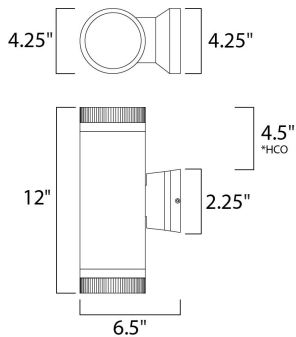

PRODUCT DESCRIPTION

Indirect exterior lighting not only provides illumination where you want but it also highlights the building structure for a beautiful architectural effect. Our collection of up and down lighting fixtures are available in both Architectural Bronze, Black, and Brushed Aluminum.

MEASUREMENTS

DIMENSION : 4.25" W x 12" H x 6.5" Ext
BACK PLATE : 4.5" W x 2.25" H x 4.5" HCO
HANGING WEIGHT : 4.4 lb

LAMPING

INPUT VOLTAGE : 120V
LUMENS : 1,400 Rated (335 Del.)
BULB : 2 x 10W LED PCB Integrated , 20W Total
BULB INCLUDED : (Integrated)
DIMMABLE : Triac CL
CRI : 80+ CRI
COLOR_TEMP : 3000K
LIGHTING_DIRECTION : Up/Down

FINISHES OPTION

- Architectural Bronze (ABZ)
- Brushed Aluminum (AL)

MATERIAL

Aluminum

RATINGS

cETLus
Wet Location

ADDITIONAL

INSTALL UP/DOWN: All
OPERATING TEMPERATURE:
-20°C (-4°F), 40°C (104°F)

PHOTOMETRIC: Report Found Online

Always consult a qualified electrician before installing any lighting product.