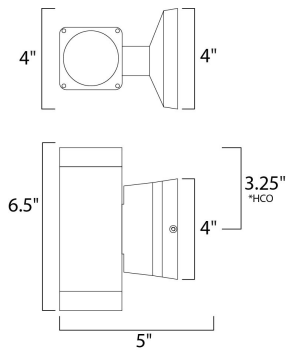

PRODUCT DESCRIPTION

Indirect exterior lighting not only provides illumination where you want but it also highlights the building structure for a beautiful architectural effect. Our collection of up and down lighting fixtures are available in both Architectural Bronze, Black, and Brushed Aluminum.

MEASUREMENTS

DIMENSION : 4" W x 6.75" H x 5" Ext
BACK PLATE : 4.75" W x 4.75" H x 3.25" HCO
HANGING WEIGHT : 3.48 lb

LAMPING

INPUT VOLTAGE : 120V
LUMENS : 630 Rated (162 Del.)
BULB : 2 x 4.5W LED PCB Integrated , 9W Total
BULB INCLUDED : (Integrated)
DIMMABLE : Triac CL
CRI : 80+ CRI
COLOR_TEMP : 3000K
LIGHTING_DIRECTION : Up/Down

FINISHES OPTION

- Architectural Bronze (ABZ)
- Brushed Aluminum (AL)

MATERIAL

Aluminum

RATINGS

cETLus
Wet Location

ADDITIONAL

INSTALL UP/DOWN: Any
OPERATING TEMPERATURE:
-20°C (-4°F), 40°C (104°F)

PHOTOMETRIC: Report Found Online

Always consult a qualified electrician before installing any lighting product.