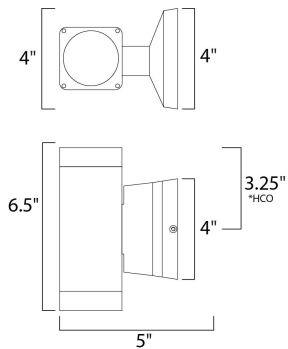

PRODUCT DESCRIPTION

Indirect exterior lighting not only provides illumination where you want but it also highlights the building structure for a beautiful architectural effect. Our collection of up and down lighting fixtures are available in both Architectural Bronze, Black, and Brushed Aluminum.

MEASUREMENTS

- DIMENSION : 4" W x 6.75" H x 5" Ext
- BACK PLATE : 4.75" W x 4.75" H x 3.25" HCO
- HANGING WEIGHT : 3.48 lb

LAMPING

- INPUT VOLTAGE : 120V
- LUMENS : 630 Rated (162 Del.)
- BULB : 2 x 4.5W LED PCB Integrated , 9W Total
- BULB INCLUDED : (Integrated)
- DIMMABLE : Triac CL
- CRI : 80+ CRI
- COLOR_TEMP : 3000K
- LIGHTING_DIRECTION : Up/Down

FINISHES OPTION

- Architectural Bronze (ABZ)
- Brushed Aluminum (AL)

MATERIAL

Aluminum

RATINGS

cETLus
Wet Location

ADDITIONAL

INSTALL UP/DOWN: Any
OPERATING TEMPERATURE:
-20°C (-4°F), 40°C (104°F)

PHOTOMETRIC: Report Found Online

Always consult a qualified electrician before installing any lighting product.