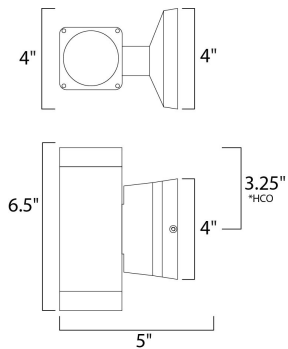

PRODUCT DESCRIPTION

Indirect exterior lighting not only provides illumination where you want but it also highlights the building structure for a beautiful architectural effect. Our collection of up and down lighting fixtures are available in both Architectural Bronze, Black, and Brushed Aluminum.

MEASUREMENTS

DIMENSION : 4" W x 6.75" H x 5" Ext
BACK PLATE : 4.75" W x 4.75" H x 3.25" HCO
HANGING WEIGHT : 3.48 lb

LAMPING

INPUT VOLTAGE : 120V
LUMENS : 630 Rated (162 Del.)
BULB : 2 x 4.5W LED PCB Integrated , 9W Total
BULB INCLUDED : (Integrated)
DIMMABLE : Triac CL
CRI : 80+ CRI
COLOR_TEMP : 3000K
LIGHTING_DIRECTION : Up/Down

FINISHES OPTION

- Architectural Bronze (ABZ)
- Brushed Aluminum (AL)

MATERIAL

Aluminum

RATINGS

cETLus
Wet Location

ADDITIONAL

INSTALL UP/DOWN: Any
OPERATING TEMPERATURE:
-20°C (-4°F), 40°C (104°F)

PHOTOMETRIC: Report Found Online

Always consult a qualified electrician before installing any lighting product.