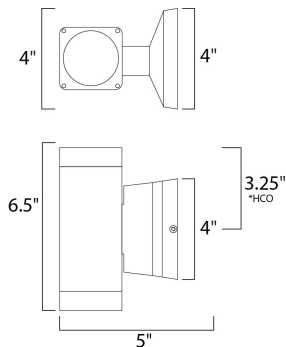

PRODUCT DESCRIPTION

Indirect exterior lighting not only provides illumination where you want but it also highlights the building structure for a beautiful architectural effect. Our collection of up and down lighting fixtures are available in both Architectural Bronze, Black, and Brushed Aluminum.

MEASUREMENTS

DIMENSION : 4" W x 6.75" H x 5" Ext
BACK PLATE : 4.75" W x 4.75" H x 3.25" HCO
HANGING WEIGHT : 3.48 lb

LAMPING

INPUT VOLTAGE : 120V
LUMENS : 630 Rated (162 Del.)
BULB : 2 x 4.5W LED PCB Integrated , 9W Total
BULB INCLUDED : (Integrated)
DIMMABLE : Triac CL
CRI : 80+ CRI
COLOR_TEMP : 3000K
LIGHTING_DIRECTION : Up/Down

FINISHES OPTION

- Architectural Bronze (ABZ)
- Brushed Aluminum (AL)

MATERIAL

Aluminum

RATINGS

cETLus
Wet Location

ADDITIONAL

INSTALL UP/DOWN: Any
OPERATING TEMPERATURE:
-20°C (-4°F), 40°C (104°F)

PHOTOMETRIC: Report Found Online

Always consult a qualified electrician before installing any lighting product.