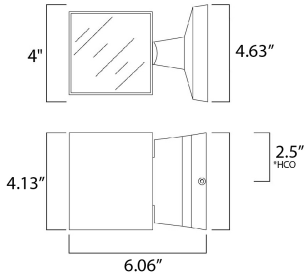

LAMPING

INPUT VOLTAGE : 120V
LUMENS : 720 Rated (279 Del.)
BULB : 2 x 6W LED PCB Integrated , 12W Total
BULB INCLUDED : (Integrated)
DIMMABLE : ELV or Triac CL
CRI : 90+ CRI
COLOR_TEMP : 3000K
LIGHTING_DIRECTION : Up/Down