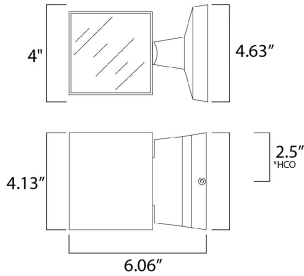

LAMPING

INPUT VOLTAGE : 120V
LUMENS : 720 Rated (279 Del.)
BULB : 2 x 6W LED PCB Integrated , 12W Total
BULB INCLUDED : (Integrated)
DIMMABLE : ELV or Triac CL
CRI : 90+ CRI
COLOR_TEMP : 3000K
LIGHTING_DIRECTION : Up/Down