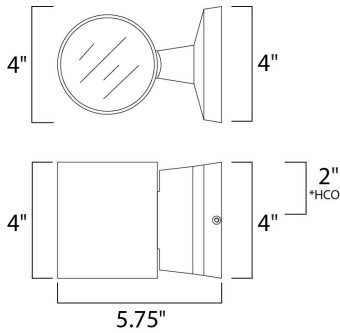

\*height from center of outlet to the top of the fixture

**MEASUREMENTS**

DIMENSION : 4" W x 4" H x 5.75" Ext  
 BACK PLATE : 4" W x 4" H x 2" HCO  
 HANGING WEIGHT : 2.2 lb

**LAMPING**

INPUT VOLTAGE : 120V  
 LUMENS : 720 Rated (296 Del.)  
 BULB : 2 x 6W LED PCB Integrated , 12W Total  
 BULB INCLUDED : (Integrated)  
 DIMMABLE : ELV or Triac CL  
 CRI : 90+ CRI  
 COLOR\_TEMP : 3000K  
 LIGHTING\_DIRECTION : Up/Down