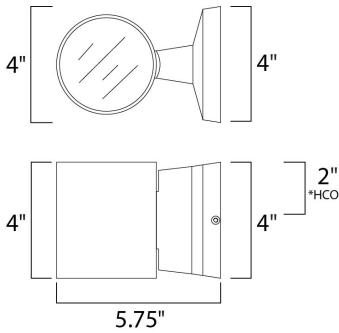

\*height from center of outlet to the top of the fixture

**MEASUREMENTS**

DIMENSION : 4" W x 4" H x 5.75" Ext  
 BACK PLATE : 4" W x 4" H x 2" HCO  
 HANGING WEIGHT : 2.2 lb

**LAMPING**

INPUT VOLTAGE : 120V  
 LUMENS : 720 Rated (296 Del.)  
 BULB : 2 x 6W LED PCB Integrated , 12W Total  
 BULB INCLUDED : (Integrated)  
 DIMMABLE : ELV or Triac CL  
 CRI : 90+ CRI  
 COLOR\_TEMP : 3000K  
 LIGHTING\_DIRECTION : Up/Down