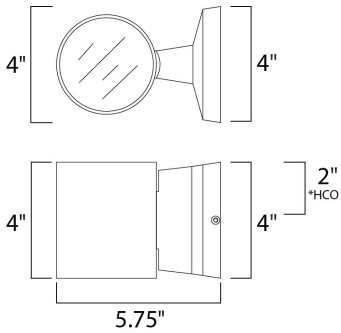

\*height from center of outlet to the top of the fixture

**MEASUREMENTS**

DIMENSION : 4" W x 4" H x 5.75" Ext  
 BACK PLATE : 4" W x 4" H x 2" HCO  
 HANGING WEIGHT : 2.2 lb

**LAMPING**

INPUT VOLTAGE : 120V  
 LUMENS : 720 Rated  
 BULB : 2 x 6W LED PCB Integrated , 12W Total  
 BULB INCLUDED : (Integrated)  
 DIMMABLE : ELV or Triac CL  
 CRI : 90+ CRI  
 COLOR\_TEMP : 3000K  
 LIGHTING\_DIRECTION : Up/Down