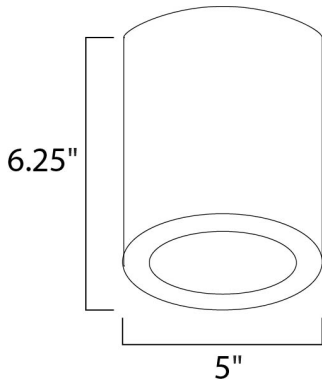

**MEASUREMENTS**

DIMENSION : 5" L x 5" W x 6.25" H  
 HANGING WEIGHT : 3.03 lb

**LAMPING**

INPUT VOLTAGE : 120V  
 LUMENS : 1,200 Rated  
 BULB : 1 x 15W LED PCB Integrated , 15W Total  
 BULB INCLUDED : (Integrated)  
 DIMMABLE : ELV or Triac CL  
 CRI : 90+ CRI  
 COLOR\_TEMP : 3000K