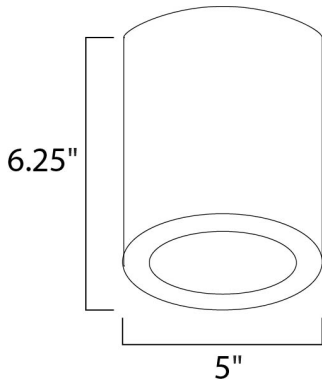

MEASUREMENTS

DIMENSION : 5" L x 5" W x 6.25" H
 HANGING WEIGHT : 3.03 lb

LAMPING

INPUT VOLTAGE : 120V
 LUMENS : 1,200 Rated
 BULB : 1 x 15W LED PCB Integrated , 15W Total
 BULB INCLUDED : (Integrated)
 DIMMABLE : ELV or Triac CL
 CRI : 90+ CRI
 COLOR_TEMP : 3000K