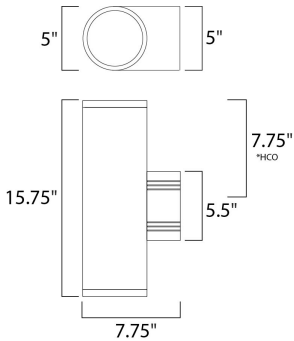

PRODUCT DESCRIPTION

Indirect exterior lighting not only provides illumination where you want but it also highlights the building structure for a beautiful architectural effect. Our collection of up and down lighting fixtures are available in both Architectural Bronze, Black, and Brushed Aluminum.

MEASUREMENTS

DIMENSION : 5" W x 15.75" H x 7.75" Ext
BACK PLATE : 5" W x 5.5" H x 7.75" HCO
HANGING WEIGHT : 8.25 lb

LAMPING

INPUT VOLTAGE : 120V
LUMENS : 1,280 Rated (800 Del.)
BULB : 2 x 16W LED PCB Integrated , 32W Total
BULB INCLUDED : (Integrated)
DIMMABLE : ELV or Triac CL
CRI : 90+ CRI
COLOR_TEMP : 3000K
LIGHTING_DIRECTION : Up/Down

FINISHES OPTION

- Architectural Bronze (ABZ)
- Brushed Aluminum (AL)

MATERIAL

Aluminum + Glass

RATINGS

cETLus
Wet Location

ADDITIONAL

INSTALL UP/DOWN: Any
OPERATING TEMPERATURE:
-20°C (-4°F), 40°C (104°F)

PHOTOMETRIC: Report Found Online

Always consult a qualified electrician before installing any lighting product.