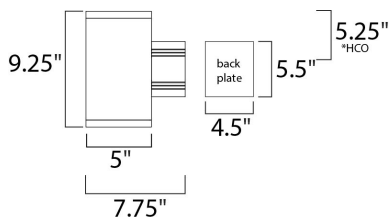

PRODUCT DESCRIPTION

Indirect exterior lighting not only provides illumination where you want but it also highlights the building structure for a beautiful architectural effect. Our collection of up and down lighting fixtures are available in both Architectural Bronze, Black, and Brushed Aluminum.