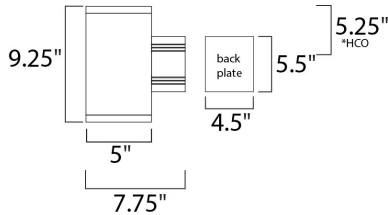

*height from center of outlet to the top of the fixture

MEASUREMENTS

- DIMENSION : 5" W x 9.25" H x 7.75" Ext
- BACK PLATE : 4.5" W x 5.5" H x 5.25" HCO
- HANGING WEIGHT : 5.23 lb

LAMPING

- INPUT VOLTAGE : 120V
- LUMENS : 1,050 Rated (734 Del.)
- BULB : 1 x 15W LED PCB Integrated , 15W Total
- BULB INCLUDED : (Integrated)
- DIMMABLE : Triac CL
- CRI : 80+ CRI
- COLOR_TEMP : 3000K
- LIGHTING_DIRECTION : Down