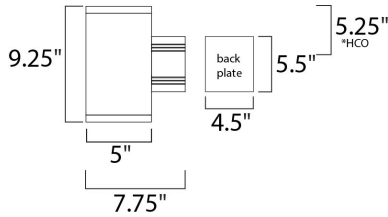

PRODUCT DESCRIPTION

Indirect exterior lighting not only provides illumination where you want but it also highlights the building structure for a beautiful architectural effect. Our collection of up and down lighting fixtures are available in both Architectural Bronze, Black, and Brushed Aluminum.