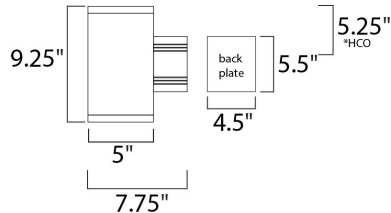

PRODUCT DESCRIPTION

Indirect exterior lighting not only provides illumination where you want but it also highlights the building structure for a beautiful architectural effect. Our collection of up and down lighting fixtures are available in both Architectural Bronze, Black, and Brushed Aluminum.