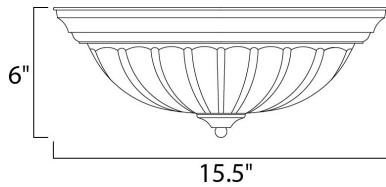

MEASUREMENTS

DIMENSION : 15.5" L x 15.5" W x 6" H
 HANGING WEIGHT : 3.96 lb

LAMPING

INPUT VOLTAGE : 120V
 LUMENS : 2,700 Rated
 BULB : 3 x 13W Fluorescent GU24 , 39W Total
 BULB INCLUDED : (Included)
 DIMMABLE : No
 CRI : 80+ CRI
 COLOR_TEMP : 2700K