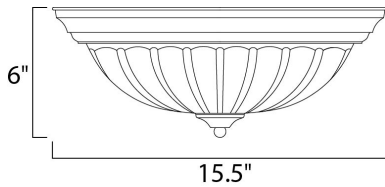

**MEASUREMENTS**

DIMENSION : 15.5" L x 15.5" W x 6" H  
 HANGING WEIGHT : 3.96 lb

**LAMPING**

INPUT VOLTAGE : 120V  
 LUMENS : 2,700 Rated  
 BULB : 3 x 13W Fluorescent GU24 , 39W Total  
 BULB INCLUDED : (Included)  
 DIMMABLE : No  
 CRI : 80+ CRI  
 COLOR\_TEMP : 2700K