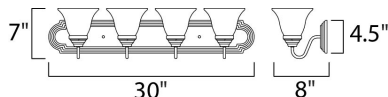

MEASUREMENTS

DIMENSION : 30" W x 7" H x 8" Ext
 BACK PLATE : 30" W x 4.84" H
 HANGING WEIGHT :

LAMPING

INPUT VOLTAGE : V
 LUMENS : 3,600 Rated
 BULB : 4 x 13W Fluorescent GU24 , 52W Total
 BULB INCLUDED : (Included)
 DIMMABLE : No
 CRI : 81-82 CRI
 COLOR_TEMP : 2700K
 LIGHTING_DIRECTION : Up/Down