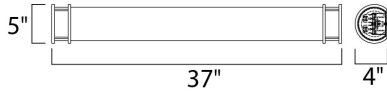

**MEASUREMENTS**

DIMENSION : 36" W x 6" H x 4" Ext  
 BACK PLATE : 2.74" W x 35.17" H x 2.25" HCO  
 HANGING WEIGHT : 6.02 lb

**LAMPING**

INPUT VOLTAGE : 120V  
 LUMENS : 4,300 Rated  
 BULB : 2 x 25W Fluorescent Med Bi Pin T8 , 50W Total  
 BULB INCLUDED : (Not Included)  
 DIMMABLE : No