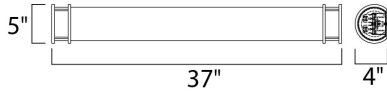

MEASUREMENTS

DIMENSION : 36" W x 6" H x 4" Ext
 BACK PLATE : 2.74" W x 35.17" H x 2.25" HCO
 HANGING WEIGHT : 6.02 lb

LAMPING

INPUT VOLTAGE : 120V
 LUMENS : 4,300 Rated
 BULB : 2 x 25W Fluorescent Med Bi Pin T8 , 50W Total
 BULB INCLUDED : (Not Included)
 DIMMABLE : No