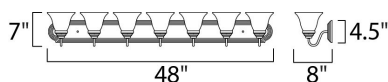

MEASUREMENTS

DIMENSION : 48" W x 7" H x 8" Ext
 BACK PLATE : 48.17" W x 4.75" H x 4.07" HCO
 HANGING WEIGHT : 11.99 lb

LAMPING

INPUT VOLTAGE : 120V
 BULB : 7 x 60W Incandescent E26 Medium , 420W Total
 BULB INCLUDED : (Not Included)
 DIMMABLE : Yes