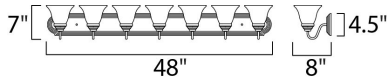

MEASUREMENTS

DIMENSION : 48" W x 7" H x 8" Ext
 BACK PLATE : 48.17" W x 4.75" H x 4.07" HCO
 HANGING WEIGHT : 11.99 lb

LAMPING

INPUT VOLTAGE : 120V
 BULB : 7 x 60W Incandescent E26 Medium , 420W Total
 BULB INCLUDED : (Not Included)
 DIMMABLE : Yes