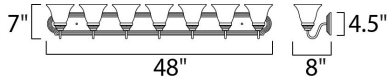

MEASUREMENTS

DIMENSION : 48" W x 7" H x 8" Ext
BACK PLATE : 48.17" W x 4.75" H x 4.07" HCO
HANGING WEIGHT : 11.99 lb

LAMPING

INPUT VOLTAGE : 120V
BULB : 7 x 60W Incandescent E26 Medium , 420W Total
BULB INCLUDED : (Not Included)
DIMMABLE : Yes