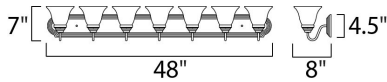

### MEASUREMENTS

DIMENSION : 48" W x 7" H x 8" Ext  
BACK PLATE : 48.17" W x 4.75" H x 4.07" HCO  
HANGING WEIGHT : 11.99 lb