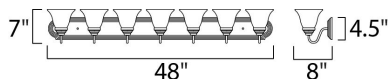

**MEASUREMENTS**

DIMENSION : 48" W x 7" H x 8" Ext  
 BACK PLATE : 48.17" W x 4.75" H x 4.07" HCO  
 HANGING WEIGHT : 11.99 lb

**LAMPING**

INPUT VOLTAGE : 120V  
 BULB : 7 x 60W Incandescent E26 Medium , 420W Total  
 BULB INCLUDED : (Not Included)  
 DIMMABLE : Yes