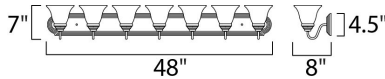

MEASUREMENTS

DIMENSION : 48" W x 7" H x 8" Ext
 BACK PLATE : 48.17" W x 4.75" H x 4.07" HCO
 HANGING WEIGHT : 11.99 lb

LAMPING

INPUT VOLTAGE : 120V
 BULB : 7 x 60W Incandescent E26 Medium , 420W Total
 BULB INCLUDED : (Not Included)
 DIMMABLE : Yes