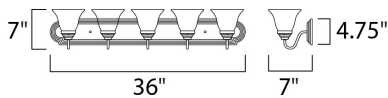

**MEASUREMENTS**

DIMENSION : 36" W x 7" H x 8" Ext  
 BACK PLATE : 36" W x 4.75" H x 4.07" HCO  
 HANGING WEIGHT : 8.6 lb

**LAMPING**

INPUT VOLTAGE : 120V  
 BULB : 5 x 60W Incandescent E26 Medium , 300W Total  
 BULB INCLUDED : (Not Included)  
 DIMMABLE : Yes